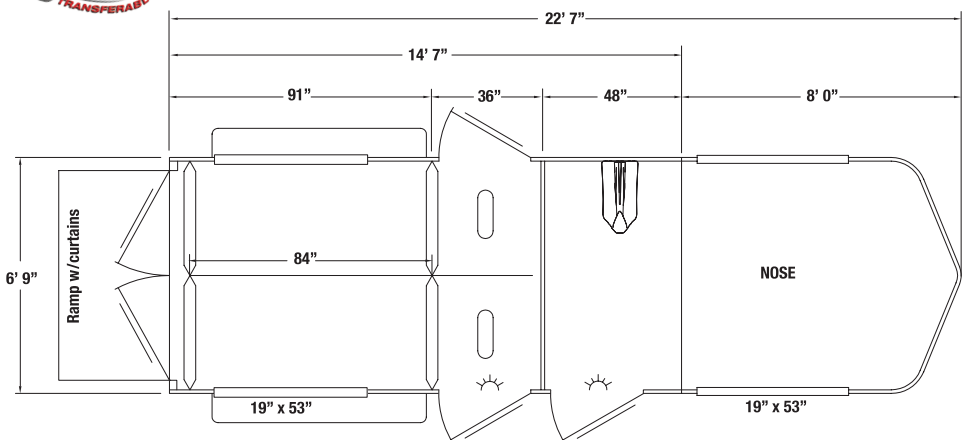

FRONT TACK STORAGE

1. *(Charter SE only)*
2. Locking door with sliding window
   - Rubber floor mats
   - Dome light
   - 6 Tack hooks
   - Blanket bar
   - Brush tray
   - 19" x 53" Windows in the nose
   - 2 Saddle racks

Charter SE Gooseneck with Front Tack Storage