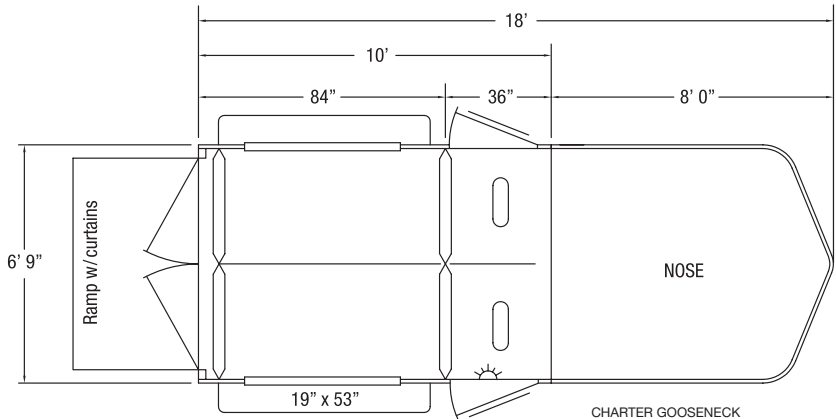

# Charter • Charter SE

**GOOSENECK**

The all new Charter Gooseneck is a 2 horse straight load trailer that is also available in a Charter SE which has a large front tack room. Both trailers come standard with two large sliding windows in the horse area, a divider between the stalls, a side access door per stall and are 7' 6" tall. The Charter SE has two saddle racks in the tack room along with two large windows in the nose, a window in the tack door, and it also has windows in the rear tail curtains. Both trailers are built with the same quality and standards that are expected from a Sundowner and carry a 3 year hitch to bumper and 8 year structural warranty.

## STANDARD FEATURES

- 2 5/16" Gooseneck hitch, adjustable
- 2 Horse
- Straight load
- 6'9" Wide
- 7'6" Tall
- 38" Wide stalls
- All aluminum construction
- All aluminum floor
- Pre-painted aluminum exterior (white)
- Rubber torsion axles
- 4 Wheel electric brakes with safety breakaway
- LED clearance & tail lights
- Drop leg jack
- Graphics package
- Spare tire and wheel with trim ring (SE only)
- Full length running boards (SE only)

## HORSE AREA

- Solid head and shoulder divider with butt bar and breast bar per stall (padded on SE)
- Floor mats in horse area
- Large sliding window per stall
- 2 Sliding windows in the tail curtains (SE only)
- Side access door with sliding window per stall
- SunCoated™ side walls (double wall construction)
- Spring loaded rear ramp (rubber lined) with wrap around tail curtains above rear ramp
- Pop up vent per horse stall
- Dome light in horse area
- 1 Outside and 2 inside tie rings per stall